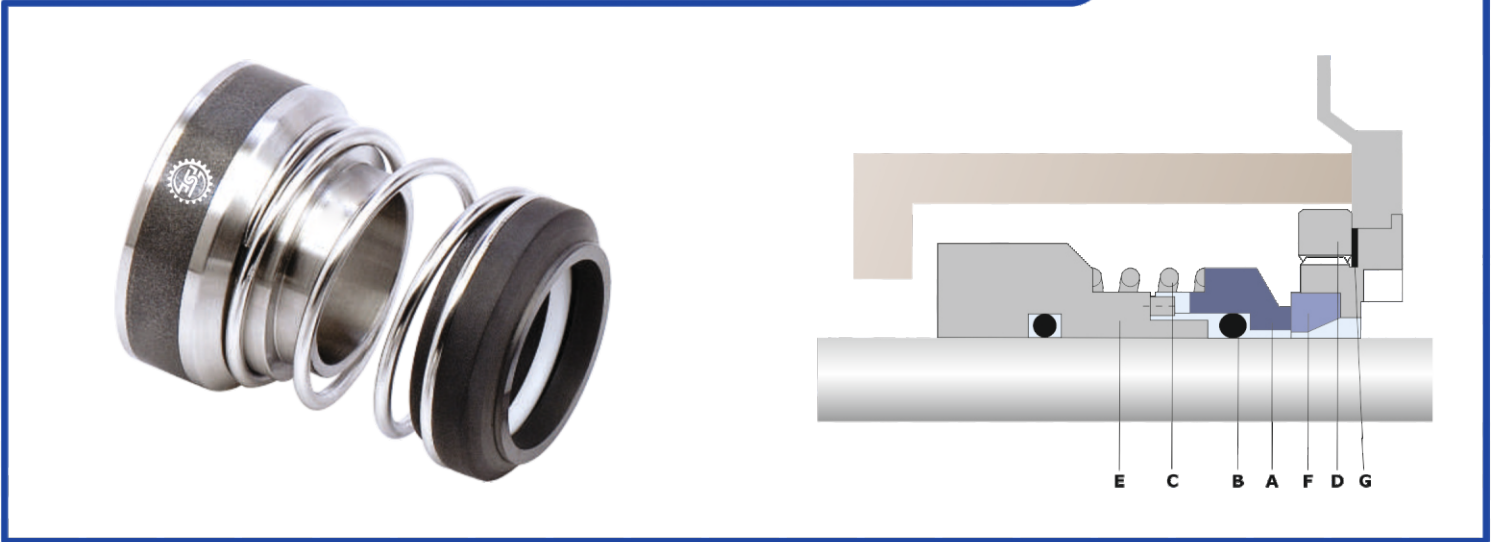

PRODUCT DETAILS

DAIRY MECHANICAL SEAL

Type FS-35 - FS-36 - FS-37 - FS-38 - are single spring seals specially designed for dairy and food industries. Most suitable for Alfa Laval, Fristam and IDMC pumps.